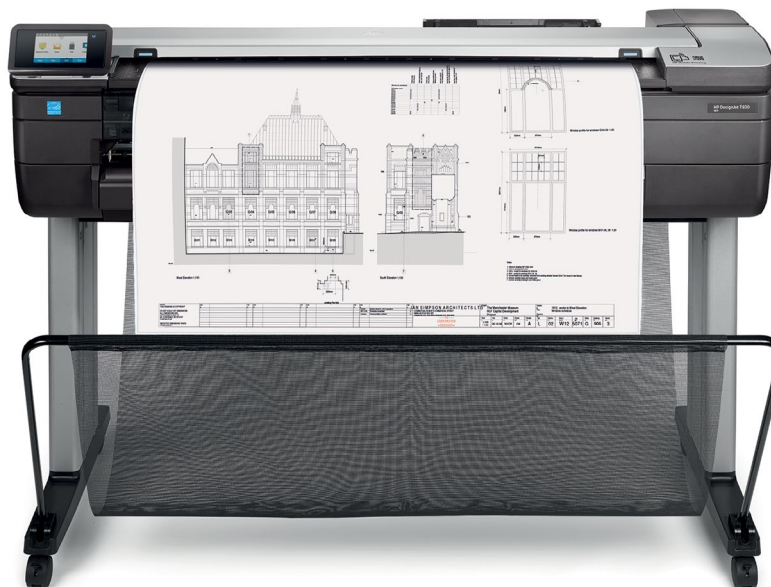

HP DesignJet T830 Multifunction Printer

Multifunction reinvented—built-in scanner at an unbeatable price¹

Print, scan, copy, and share—robust, compact 36-inch Wi-Fi MFP for office and construction